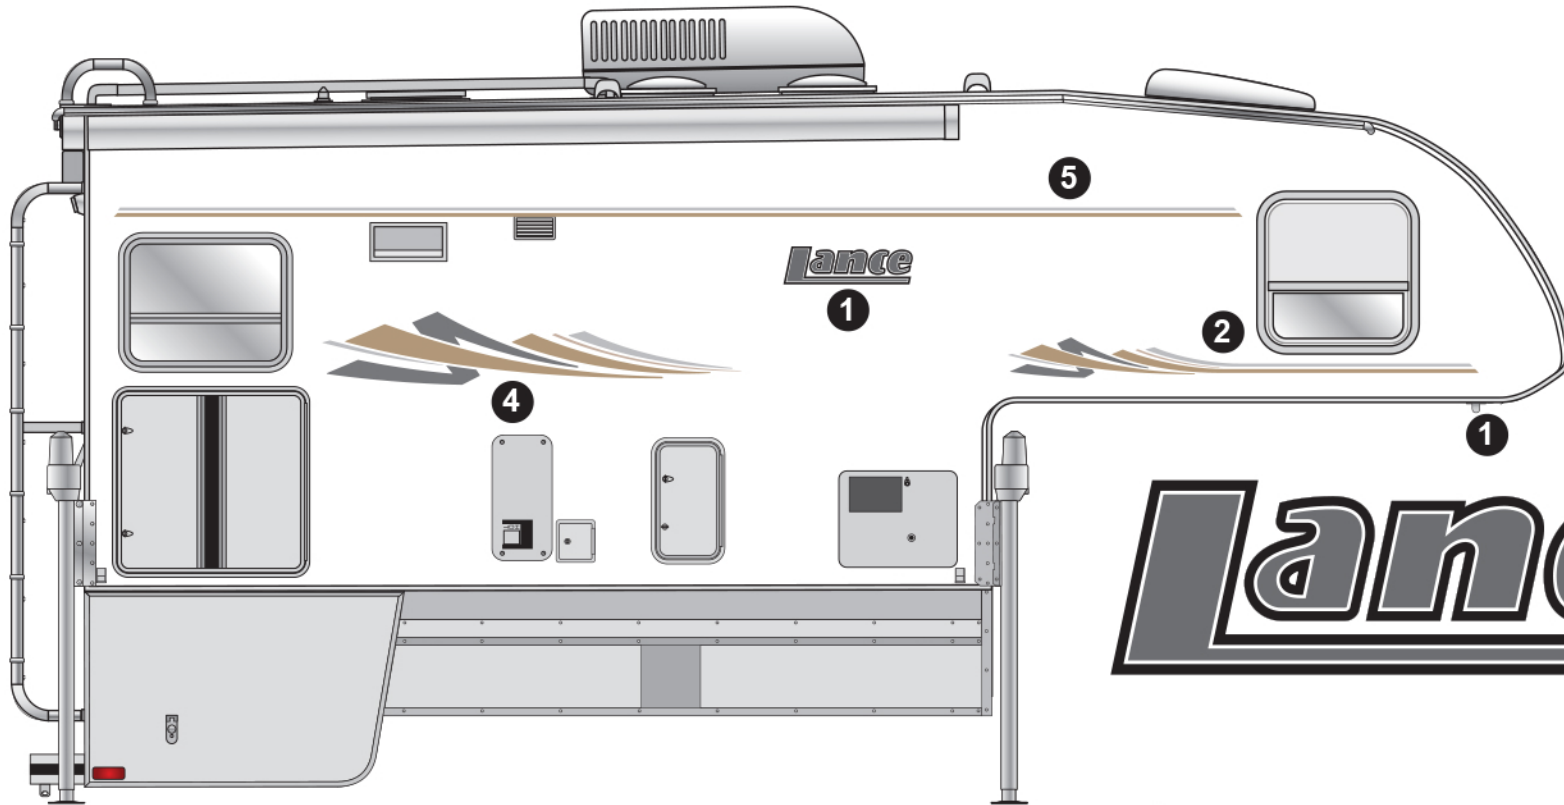

2004-2005 LANCE CAMPER

Lance

- 1 LANCE LOGO
- 2 FRONT/REAR/CS FRONT ASSEMBLY
- 3 RS FRONT ASSEMBLY (NOT SHOWN)
- 4 MAIN ASSEMBLY
- 5 ROLL STRIPE

SATIN
ALUMINUM

GRAY
METALLIC

LIGHT
SANDSTONE

DOESKIN
METALLIC