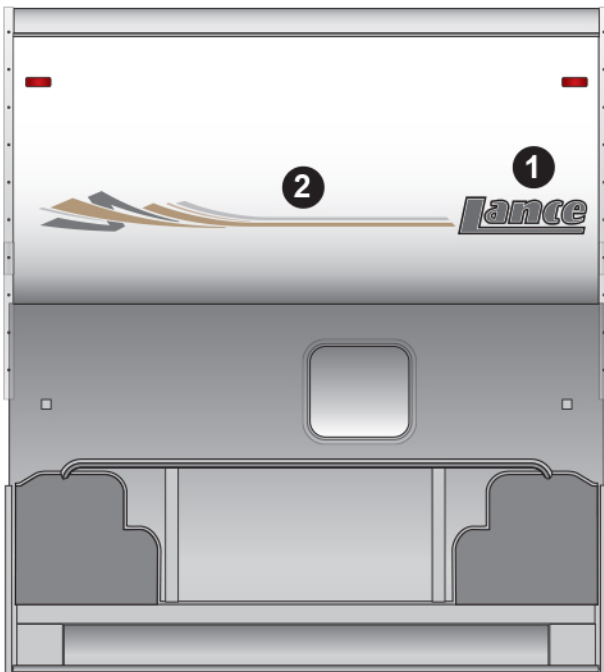

2004-2005 LANCE CAMPER

Lance

- 1 LANCE LOGO
- 2 FRONT/REAR/CS FRONT ASSEMBLY
- 3 RS FRONT ASSEMBLY (NOT SHOWN)
- 4 MAIN ASSEMBLY
- 5 ROLL STRIPE

SATIN
ALUMINUM

GRAY
METALLIC

LIGHT
SANDSTONE

DOESKIN
METALLIC